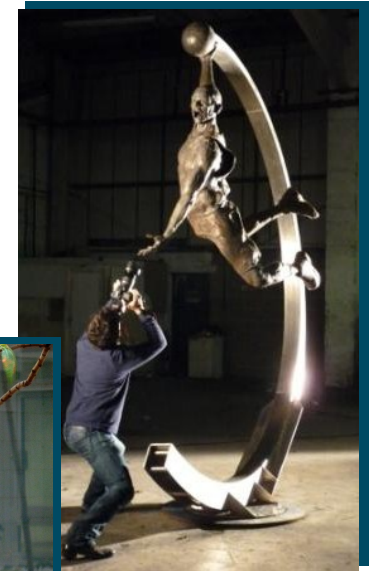

End of year round up...

96 days to go until our first major exhibition

Art at the Edge has been in operation for 3 years and 2011 has seen us complete our stunning bronze collection with the Paralympic sculpture competition winner's study joining the commissioned pieces. Two of the bronze studies have also been created as life sized sculptures. Our guest artists working in other mediums, have also created some powerful and thought provoking artwork.

We have worked hard to bring the sculptures to a wide audience having exhibited them at the following events and venues.

- Bath Central Library
- Future of Bath and Beyond, Octagon, Bath
- Youth Sport Trust Conference Telford
- CircleBath
- ParalympicsGB Offices London
- Thermae Spa, Bath
- British Gymnastics Conference Telford
- KPMG Head Offices London
- Bristol Gallery
- Royal Crescent Hotel, Bath
- Paragon School, Bath
- Heathrow Terminal 5
- GSK Head Office London
- ParalympicsGB simulation camp, University of Bath
- Deloitte's Head Office London
- Loughborough University
- The RUH, Bath
- Heathrow BA Lounge

Photos from recent events, including Art at the Edge sculptors interviewed for a documentary on the history of Olympic Art by 'Filmtank', and events at CircleBath and the RUH.